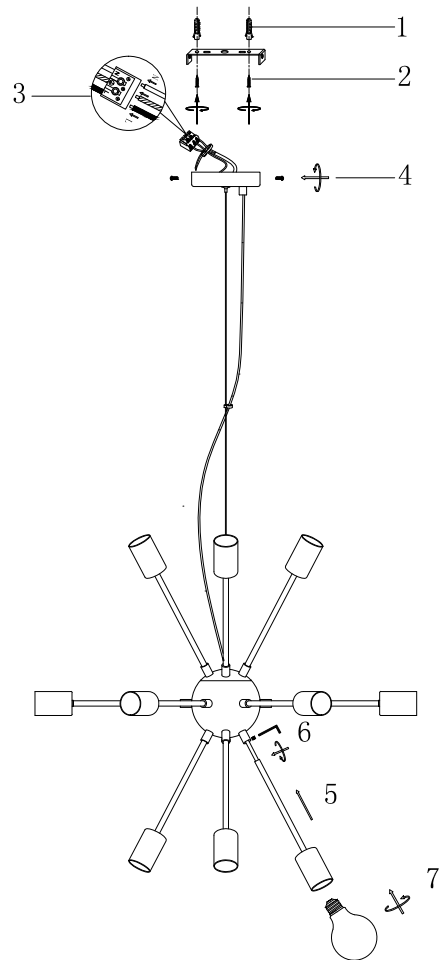

Instruction

T546PL-18B

18 x E27 (7W)

Model: T546PL-18B

Collection: Loft

Series: Jackson

Pendant Lamps