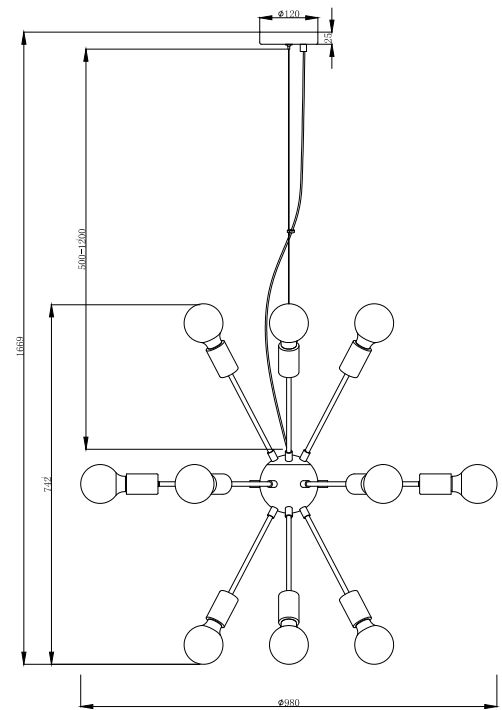

Instruction

T546PL-18B

18 x E27 (7W)

Model: T546PL-18B

Collection: Loft

Series: Jackson

Pendant Lamps