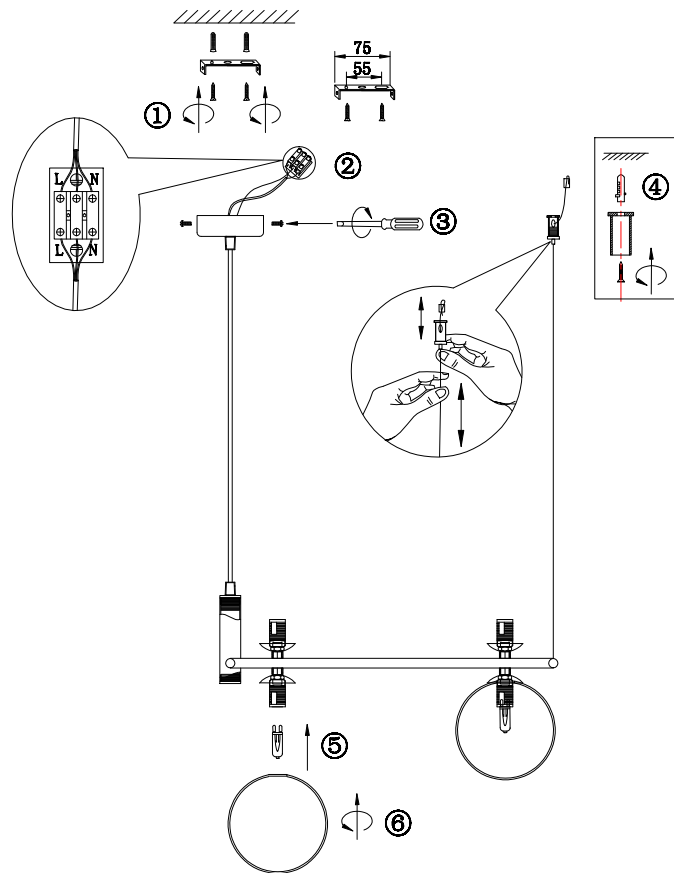

Instruction

MOD013PL-04B

4 x G9 (25W)

Model: MOD013PL-04B
Collection: Modern
Series: Ring

Pendant Lamps