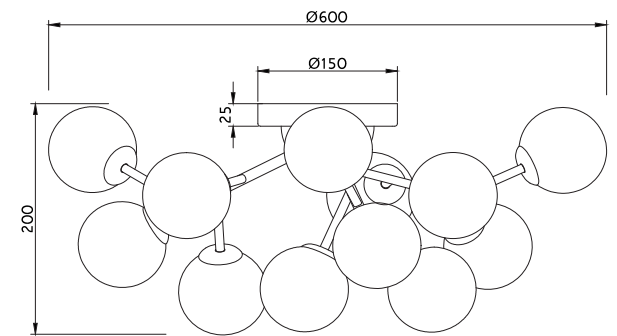

Instruction

MOD545PL-12G

12 x G9 (28W)

Model: MOD545PL-12G
Collection: Modern
Series: Dallas

Ceiling Lamps